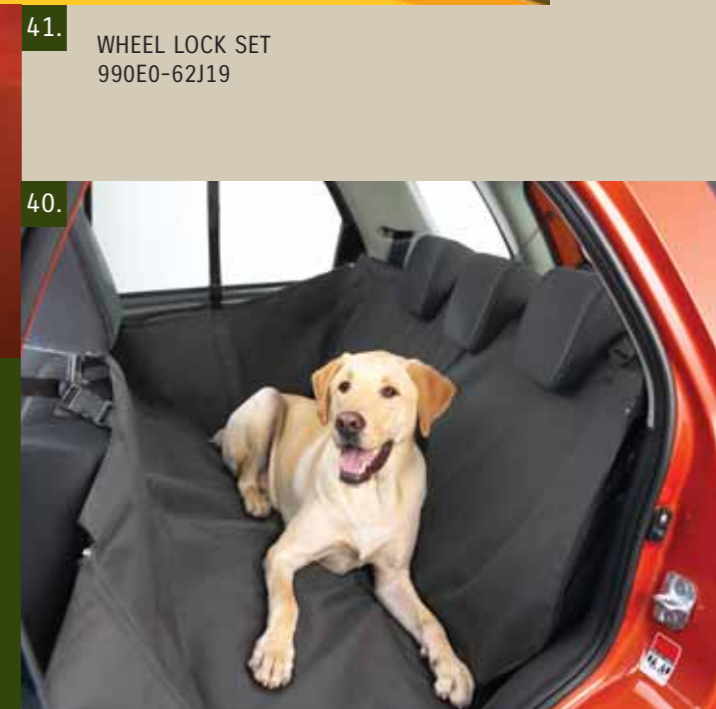

31. BICYCLE MODULE
99000-990YT-206

32. TOW BAR
990E0-79J20 detachable, for urban line only
990E0-79J21 fix

33. E-KIT FOR TOW BAR
990E0-79J18

34. SNOWBOARD / SKI MODULE
99000-990YT-106 2 SB/4 pairs of ski, with lock
99000-990YT-107 4 SB/6 pairs of ski, with lock

accessories

useful things

- 35. ISOFIX CHILD SEAT
99000-990YA-020
9-18 kg, EURO/NCAP tested
- 36. DOOR VISOR
990E0-79J24 front, set of 2 pcs
990E0-79J55 rear, set of 2 pcs
- 37. FOG LAMP KIT
990E0-79J27
- 38. PARKING SENSOR
990E0-79J30
4 heads
- 39. SNOW CHAIN
990E0-79J52 205/60R16
990E0-79J53 195/65R15
- 40. SEAT PET COVER
990E0-79J44
waterproof