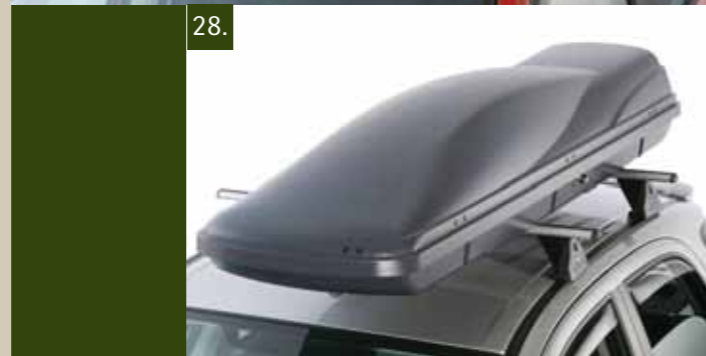

27. LUGGAGE BASKET
99000-990YT-406
114x96x11 cm

28. SKI BOX
99000-990YT-502
370 l, 35 kg,
223x56x35 cm

29. ROOF BOX
99800-HK002-400
400 l, 35 kg,
158x94x40 cm

30. BICYCLE MODULE WITHOUT FIRST WHEEL HOLDER
99000-990YT-205
990E0-62J69 first wheel holder not included