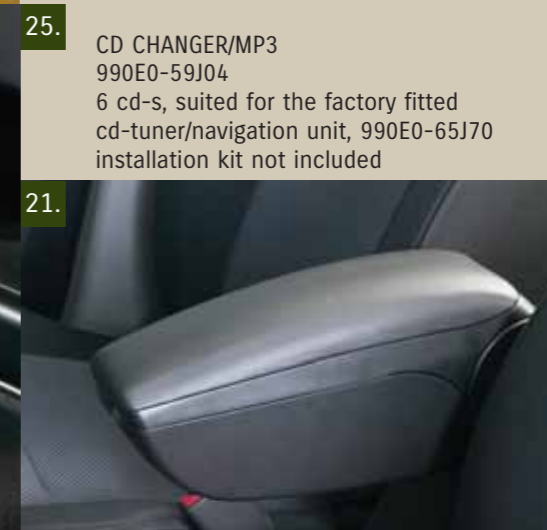

interior

17. PHONE HOLDER
990E0-79J39

18. SHIFT KNOB
990E0-79J65
only for gasoline models with m/t

19. LEATHER SHIFT BOOT
990E0-62J50
only for gasoline models with m/t,
must be ordered with 990E0-79J65
shift knob

20. ASHTRAY
89810-86G00-5PK

21. CENTER ARMREST
990E0-79J32
w/storage bin under armrest

22. SUN BLINDS
990E0-79J33
for the rear windows, set of 5 pcs

23. LEATHER STEERING WHEEL
990E0-62J23
only for vehicles w/o remote control
buttons for radio operation

24. CD CHANGER
990E0-62J77
6 cd-s, suited for the factory fitted
cd-tuner, 990E0-65J69 installation
kit not included

25. CD CHANGER/MP3
990E0-59J04
6 cd-s, suited for the factory fitted
cd-tuner/navigation unit, 990E0-65J70
installation kit not included